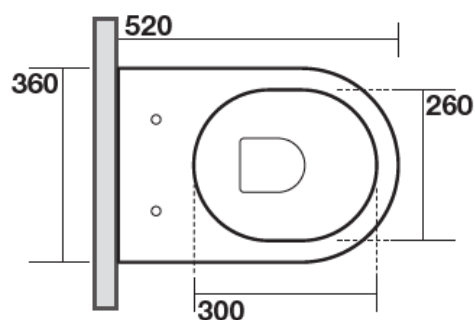

**FLO NoRim
PEDESTAL PAN & SEAT
(FLO-PED-NR)**

Includes:

- 311201 Flo Pan
- 318701 Flo "Standard" Soft Close Seat
- S Trap Connector

Optional Seat:

- 319101 Flo "Slim" Soft Close Seat (pictured)

Suitable for use with all
TECE Floor Mount Cisterns

Manufactured in Italy

2 Years Warranty

Supplied as standard