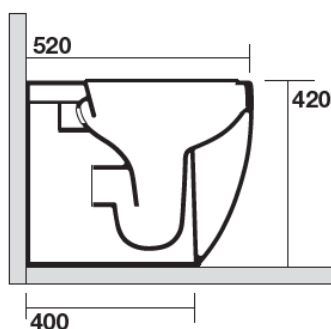

Includes:

- 311201 Flo Pan
- 318701 Flo "Standard" Soft Close Seat
- S Trap Connector

Optional Seat:

- 319101 Flo "Slim" Soft Close Seat (pictured)

Suitable for use with all
TECE Floor Mount Cisterns

Manufactured in Italy

2 Years Warranty

Supplied as standard