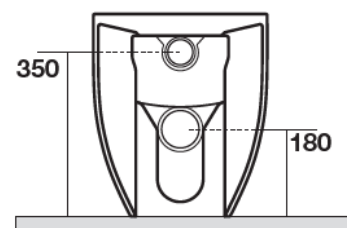

Includes:

- 311201 Flo Pan
- 318701 Flo "Standard" Soft Close Seat
- S Trap Connector

Optional Seat:

- 319101 Flo "Slim" Soft Close Seat (pictured)

Suitable for use with all
TECE Floor Mount Cisterns

Manufactured in Italy

2 Years Warranty

Supplied as standard