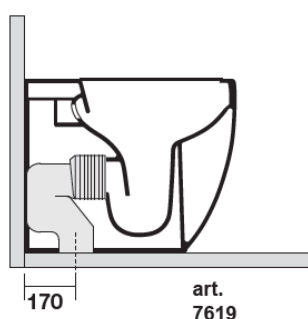

Optional Extra

Proudly imported and distributed by
Gro Agencies Pty Ltd
Unit 2 / 37 Howe St, Osborne Park, WA, 6017
P 08 9446 3288 E info@groagencies.com.au W www.groagencies.com.au