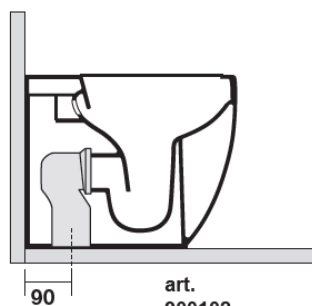

Includes:

- 311201 Flo Pan
- 318701 Flo "Standard" Soft Close Seat
- S Trap Connector

Optional Seat:

- 319101 Flo "Slim" Soft Close Seat (pictured)

Suitable for use with all
TECE Floor Mount Cisterns

Manufactured in Italy

2 Years Warranty

Supplied as standard